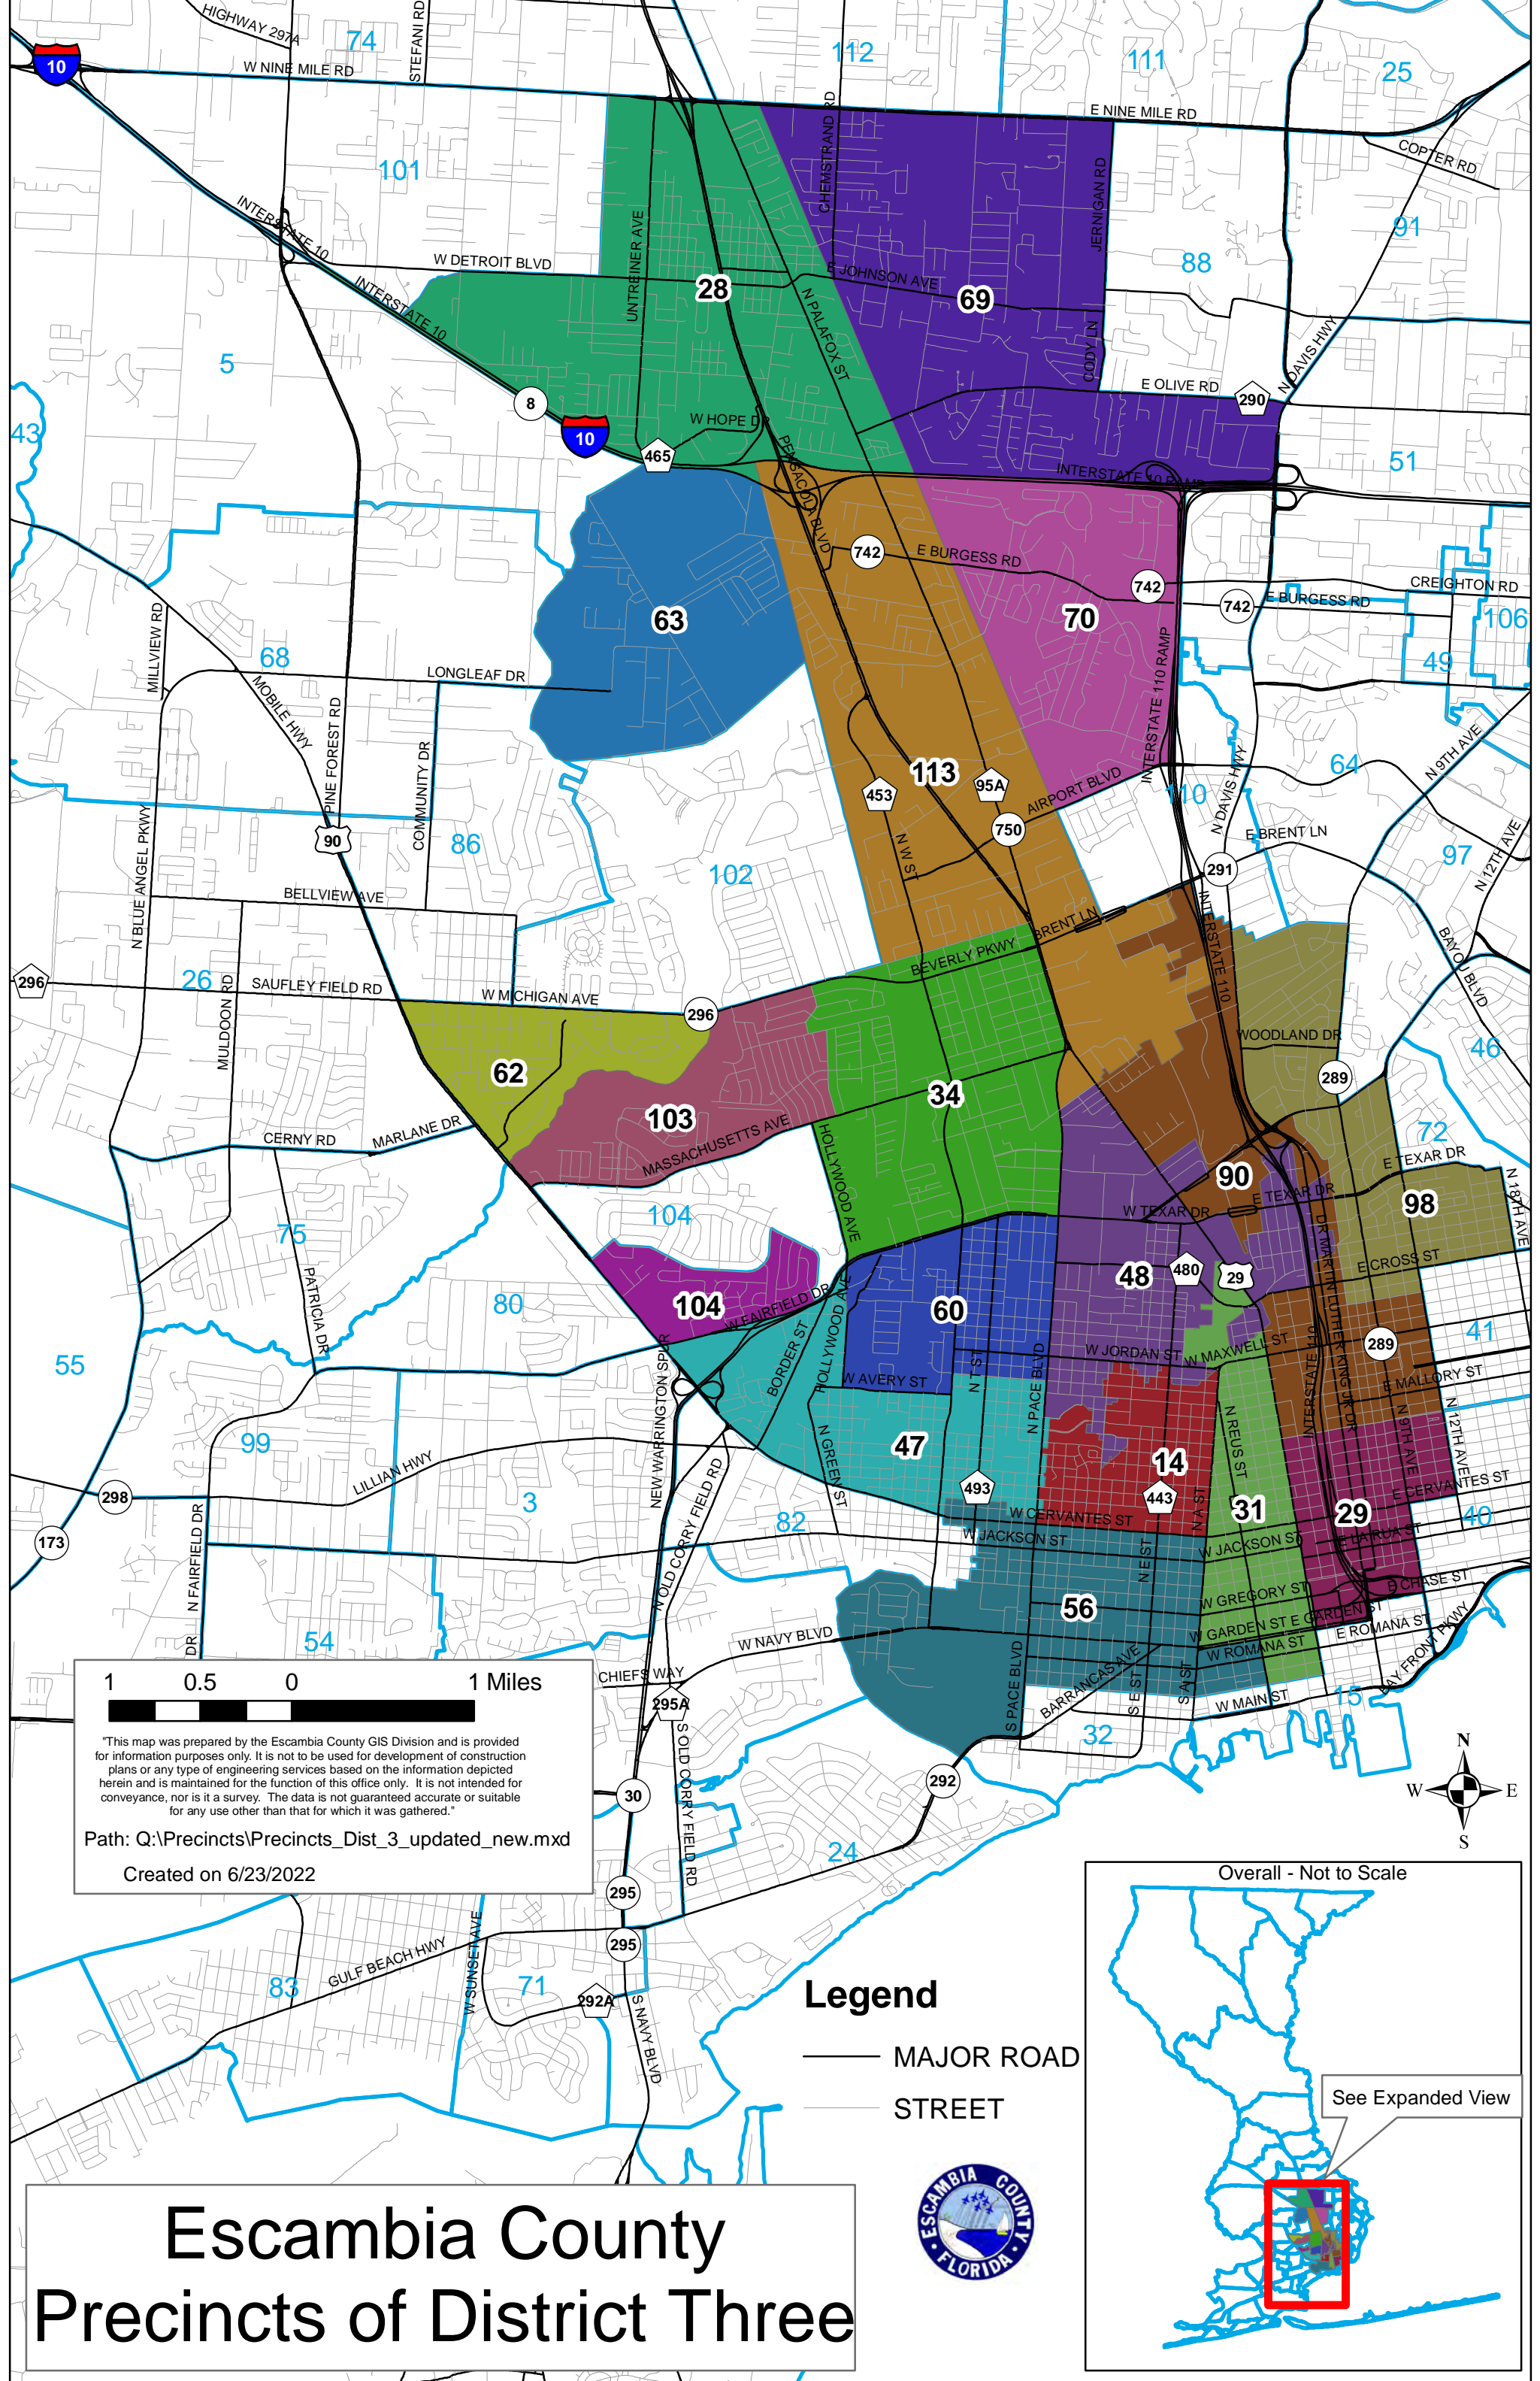

Created on 6/23/2022

**Legend**  
— MAJOR ROAD  
— STREET

# Escambia County Precincts of District Two

1 0.5 0 1 Miles

"This map was prepared by the Escambia County GIS Division and is provided for information purposes only. It is not to be used for development of construction plans or any type of engineering services based on the information depicted herein and is maintained for the function of this office only. It is not intended for conveyance, nor is it a survey. The data is not guaranteed accurate or suitable for any use other than that for which it was gathered."

Path: Q:\Precincts\Precincts\_Dist\_3\_updated\_new.mxd  
Created on 6/23/2022

**Legend**

MAJOR ROAD

STREET

## Legend

- MAJOR ROAD
- STREET