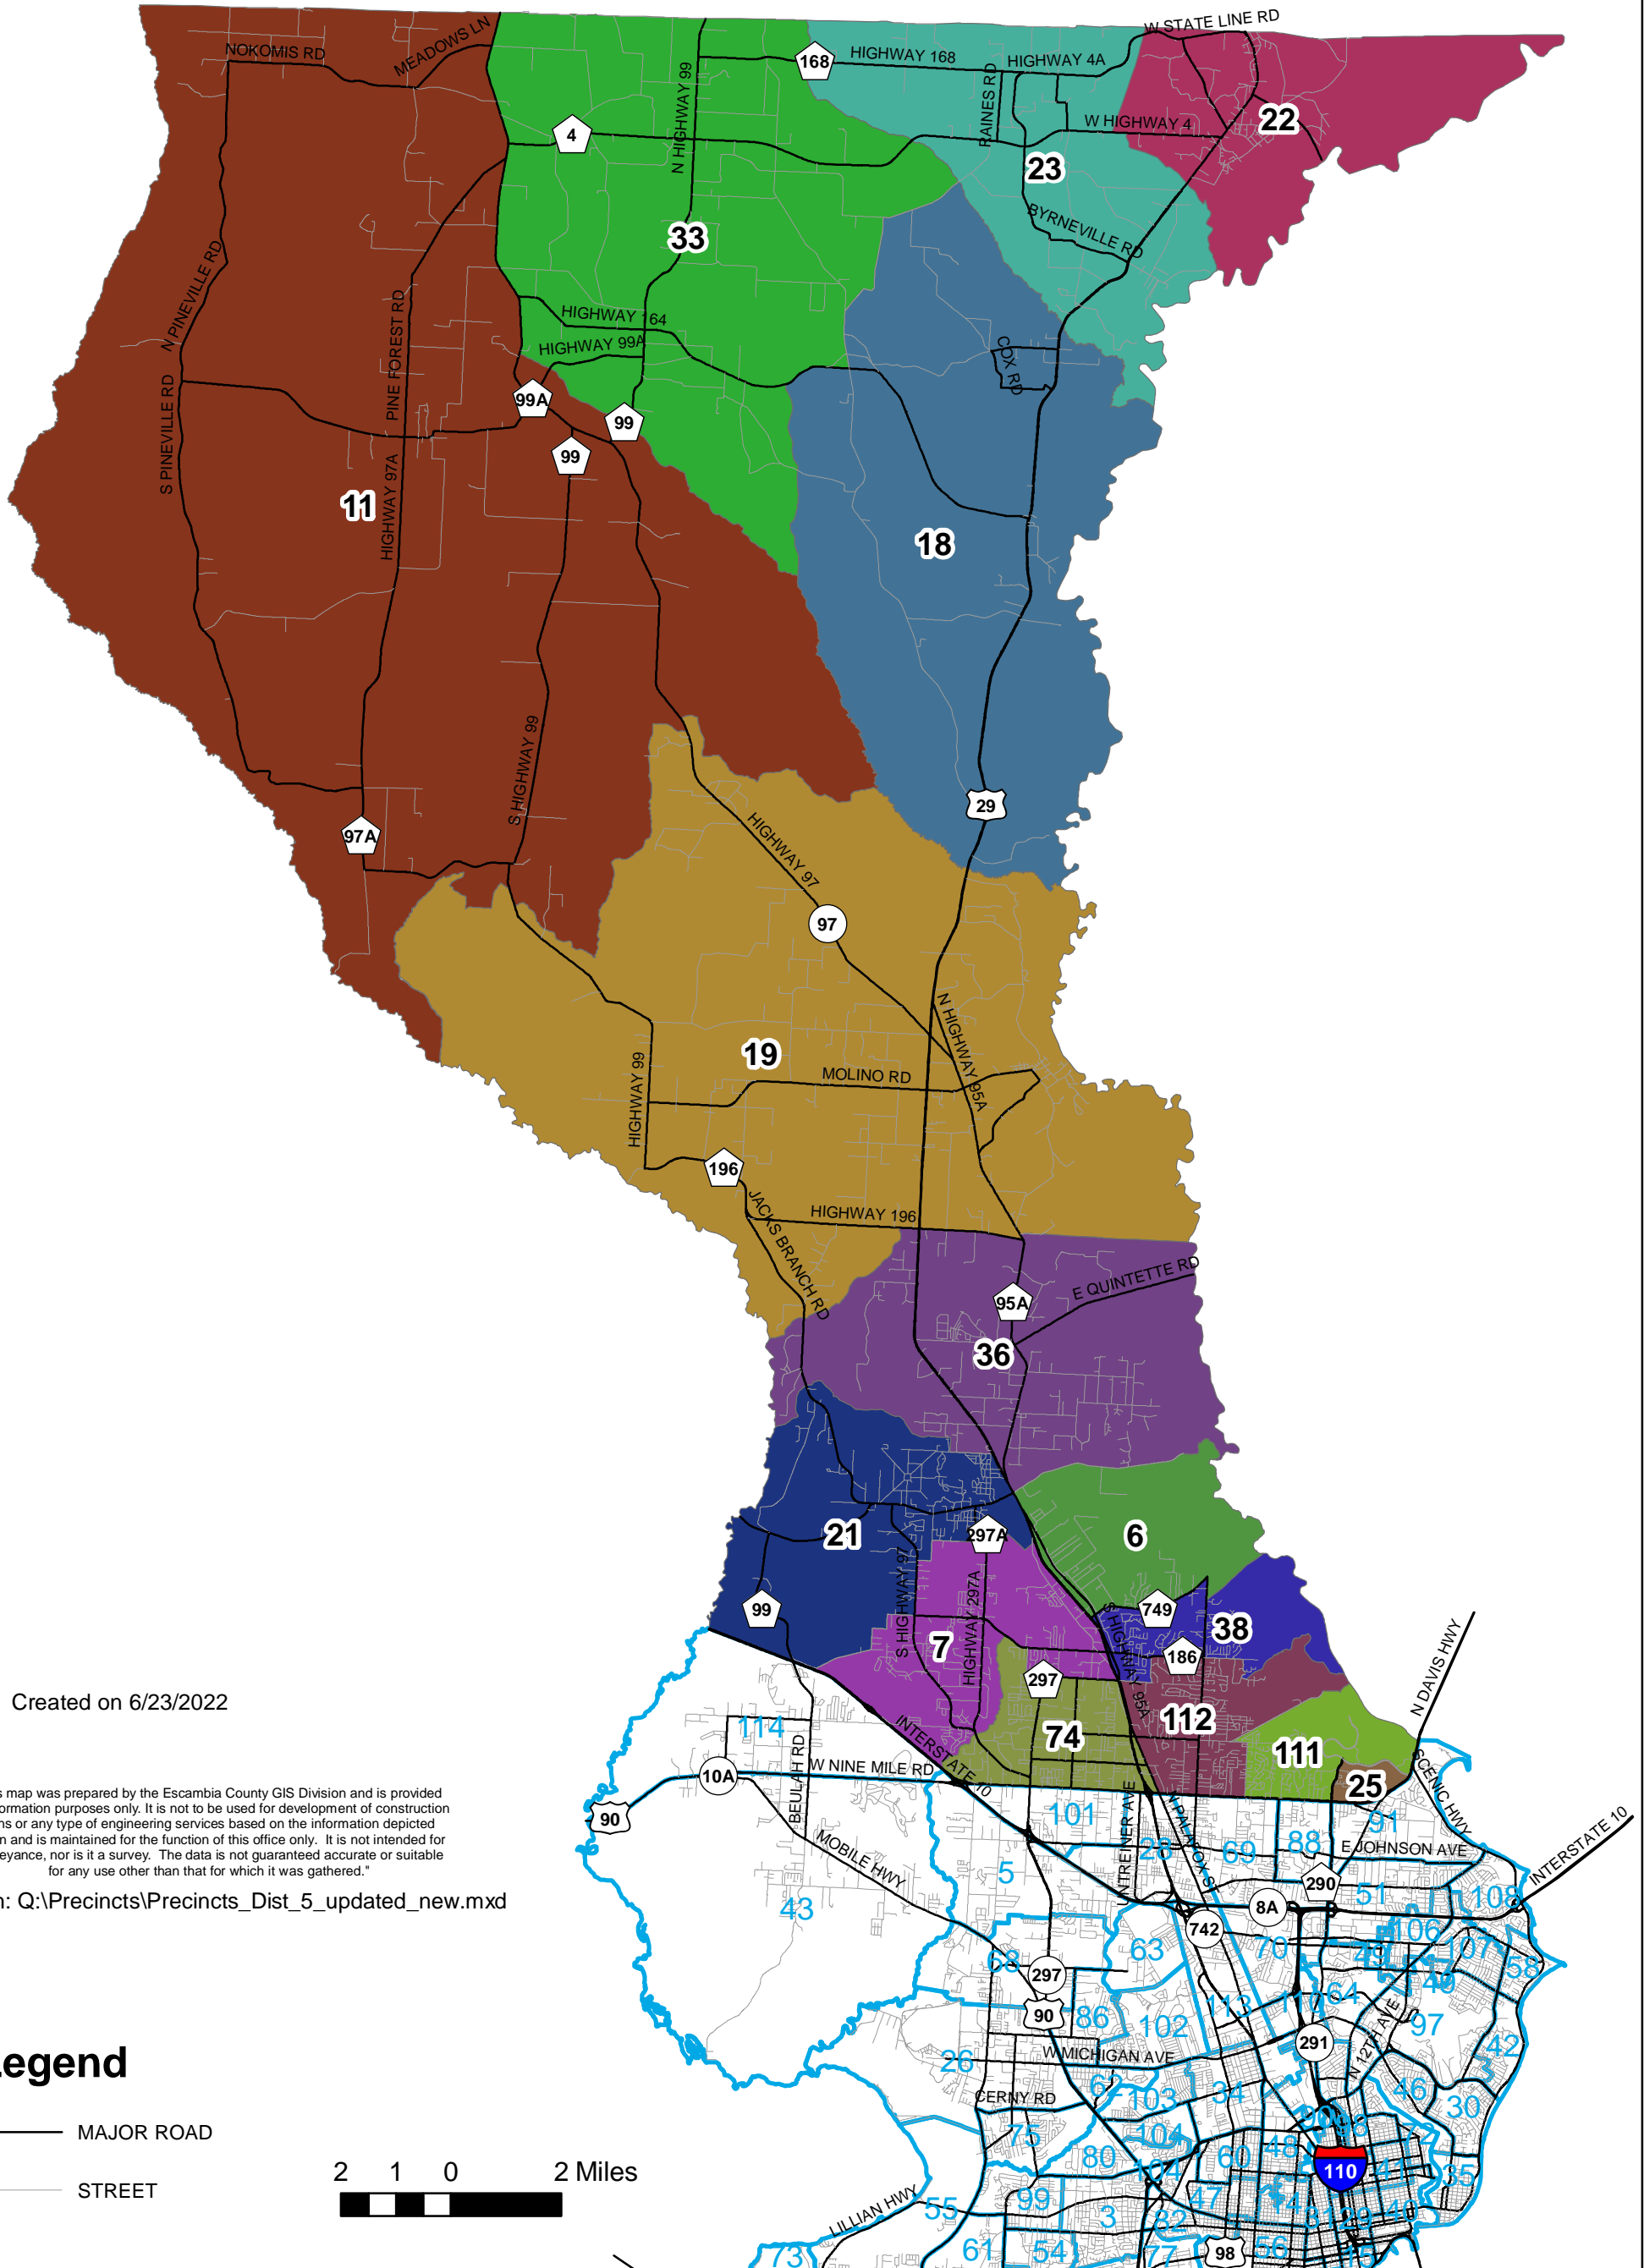

Escambia County Precincts of District Five

Created on 6/23/2022

"This map was prepared by the Escambia County GIS Division and is provided for information purposes only. It is not to be used for development of construction plans or any type of engineering services based on the information depicted herein and is maintained for the function of this office only. It is not intended for conveyance, nor is it a survey. The data is not guaranteed accurate or suitable for any use other than that for which it was gathered."

Path: Q:\Precincts\Precincts_Dist_5_updated_new.mxd

Legend

- MAJOR ROAD
- STREET