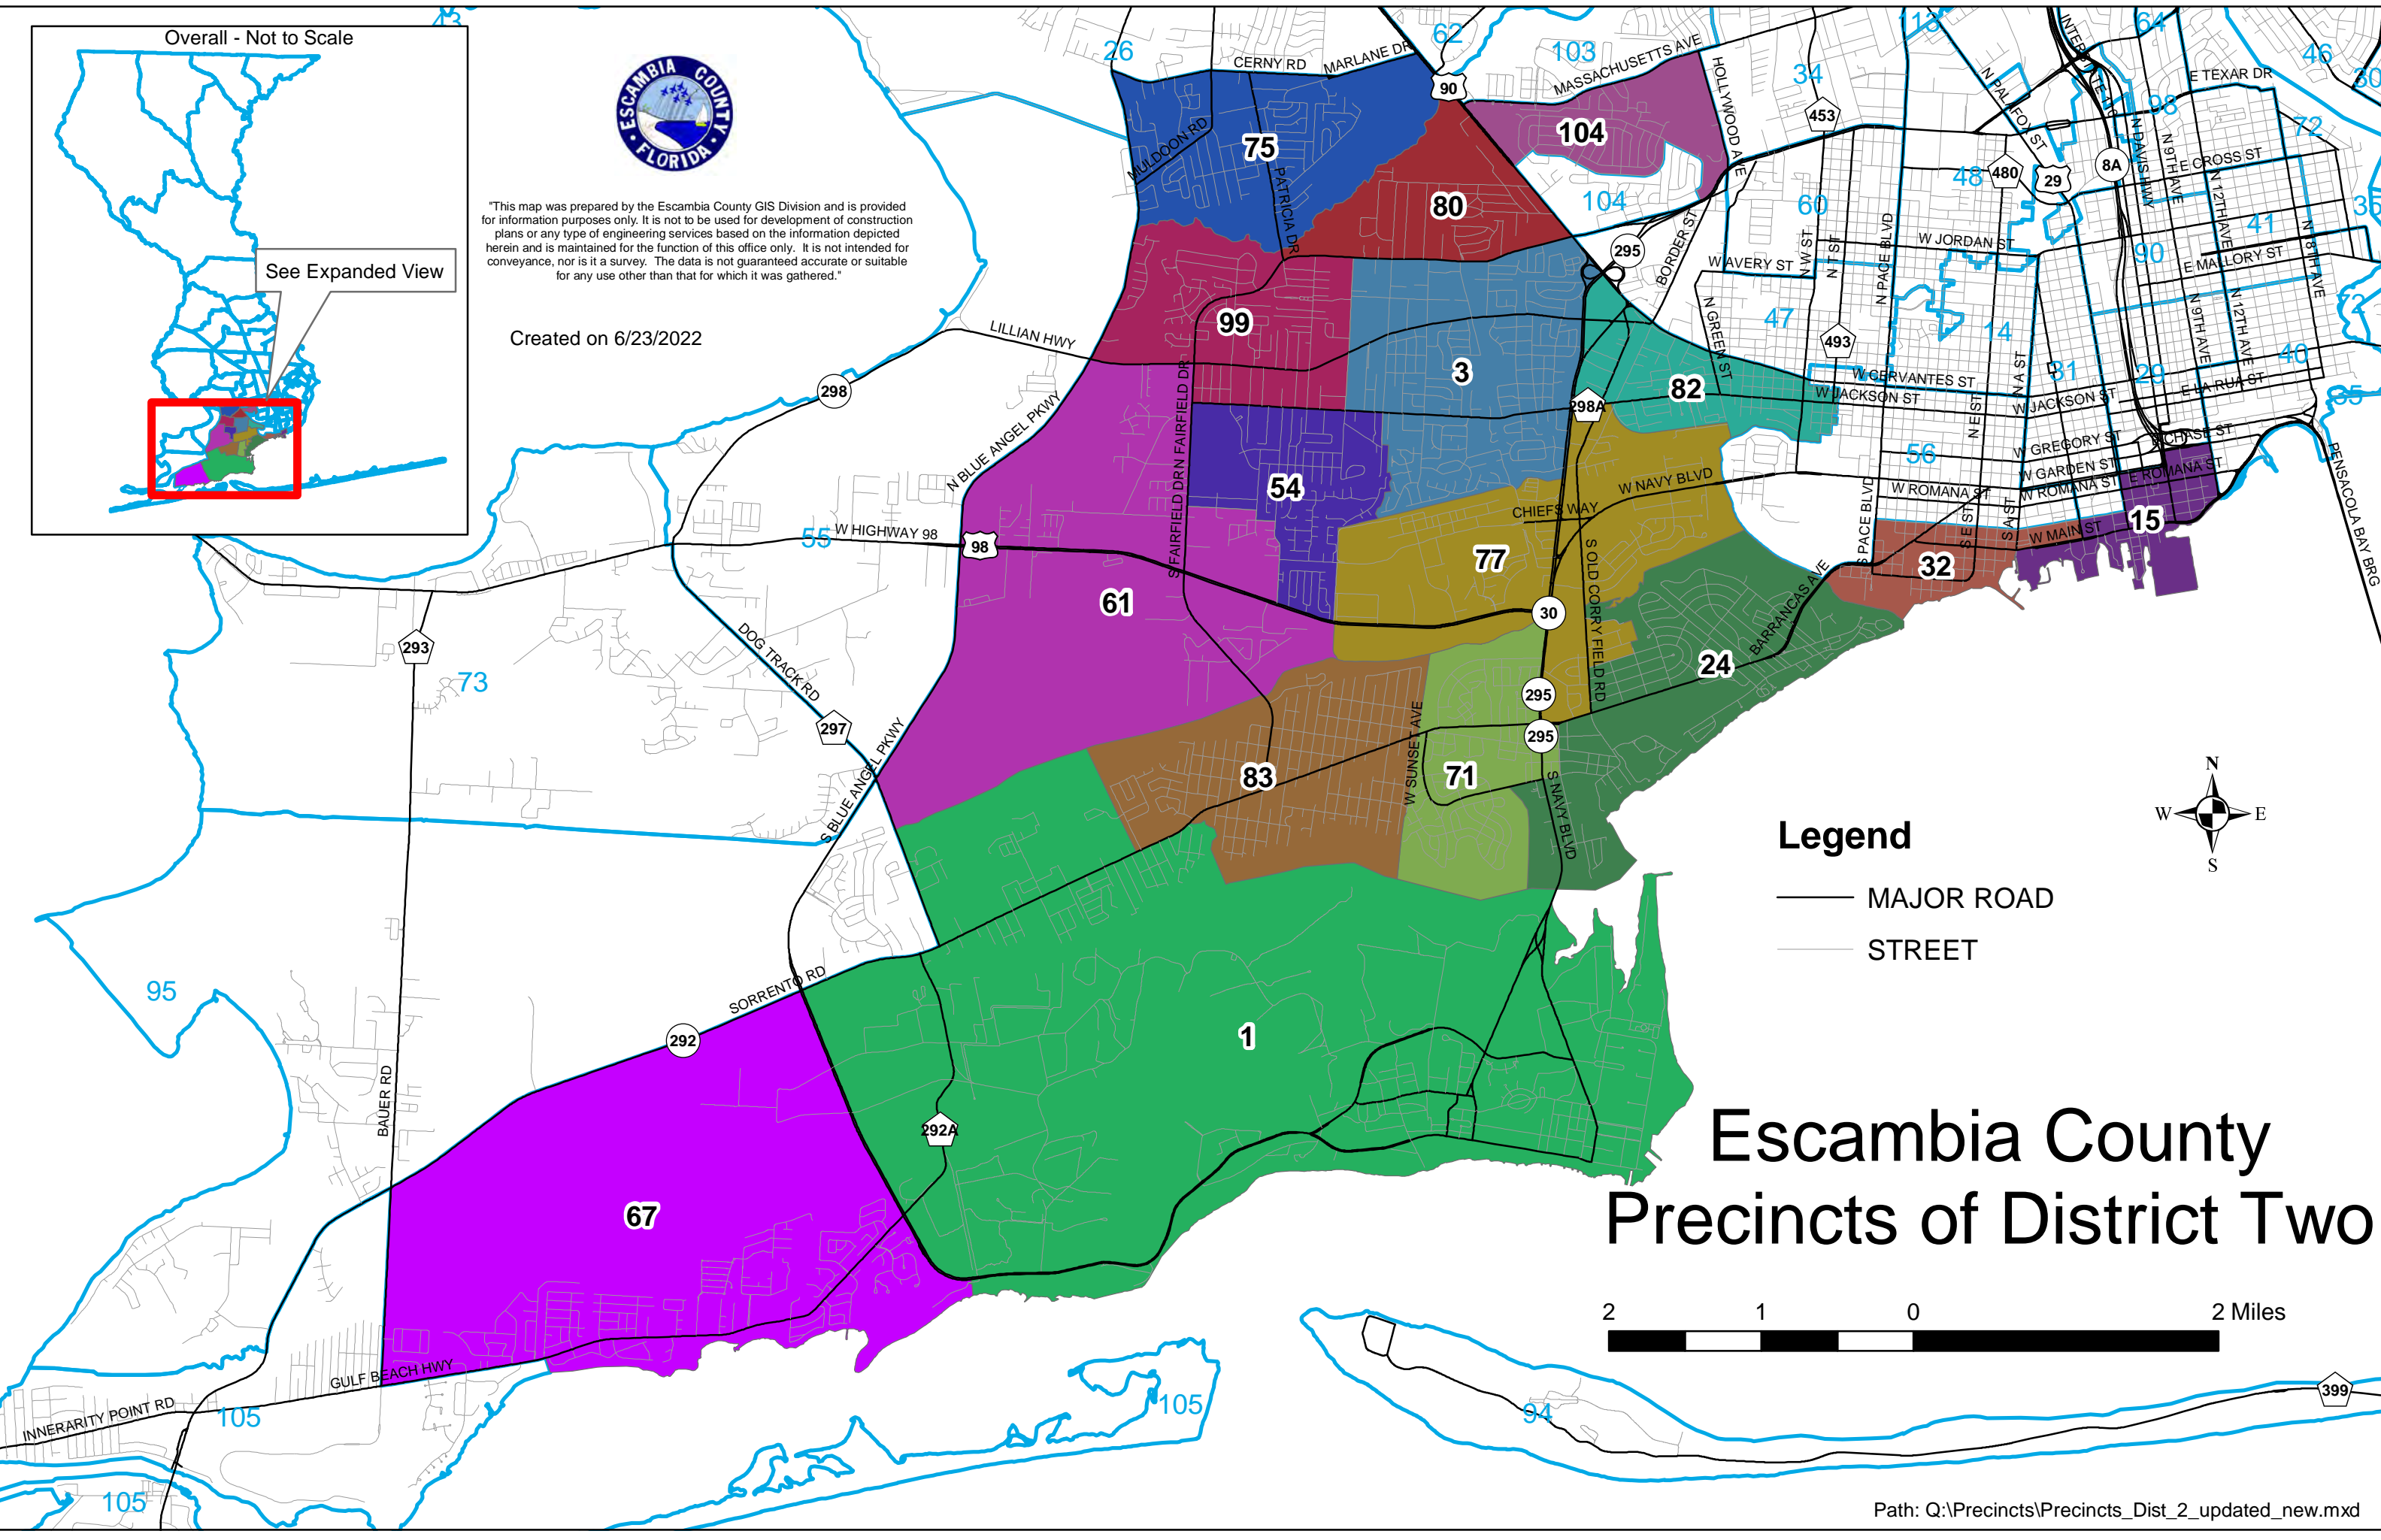

# Escambia County Precincts of District One

1 0.5 0 1 Miles

"This map was prepared by the Escambia County GIS Division and is provided for information purposes only. It is not to be used for development of construction plans or any type of engineering services based on the information depicted herein and is maintained for the function of this office only. It is not intended for conveyance, nor is it a survey. The data is not guaranteed accurate or suitable for any use other than that for which it was gathered."

Created on 6/23/2022

**Legend**  
— MAJOR ROAD  
— STREET

## Legend

- MAJOR ROAD
- STREET