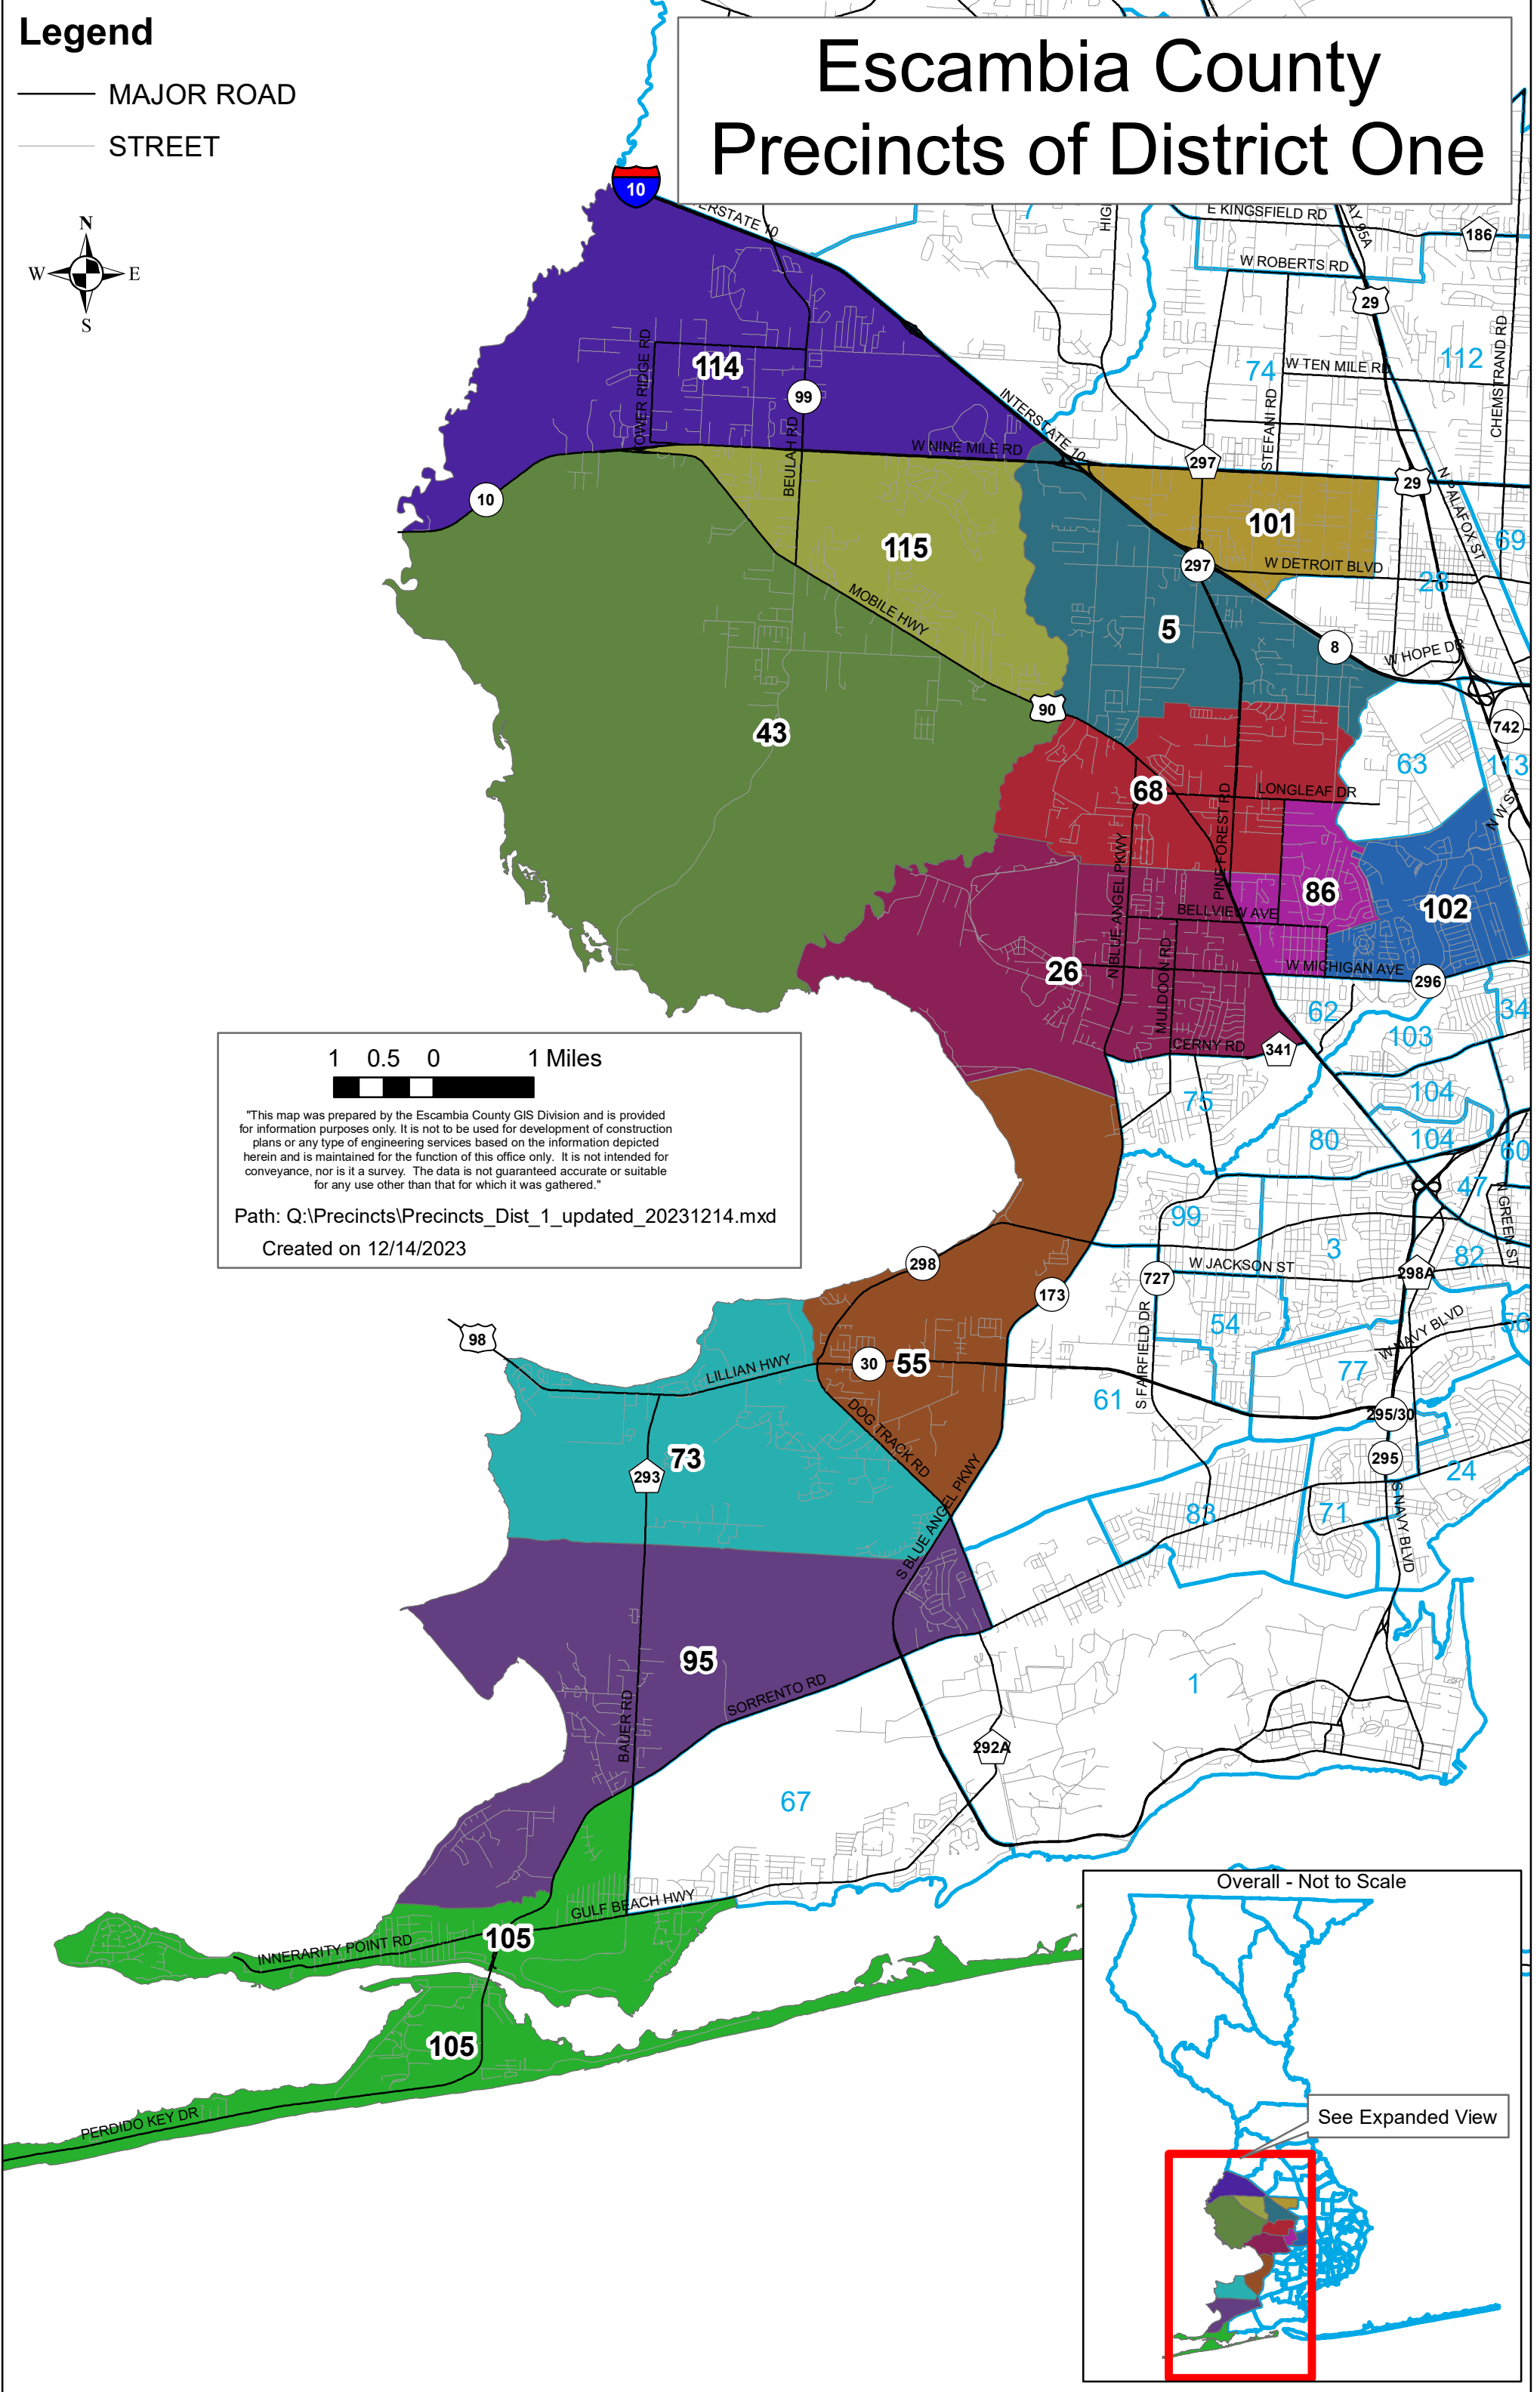

**Legend**

- MAJOR ROAD
- STREET

# Escambia County Precincts of District One

1 0.5 0 1 Miles

"This map was prepared by the Escambia County GIS Division and is provided for information purposes only. It is not to be used for development of construction plans or any type of engineering services based on the information depicted herein and is maintained for the function of this office only. It is not intended for conveyance, nor is it a survey. The data is not guaranteed accurate or suitable for any use other than that for which it was gathered."

Created on 6/23/2022

**Legend**  
— MAJOR ROAD  
— STREET

## Legend

- MAJOR ROAD
- STREET