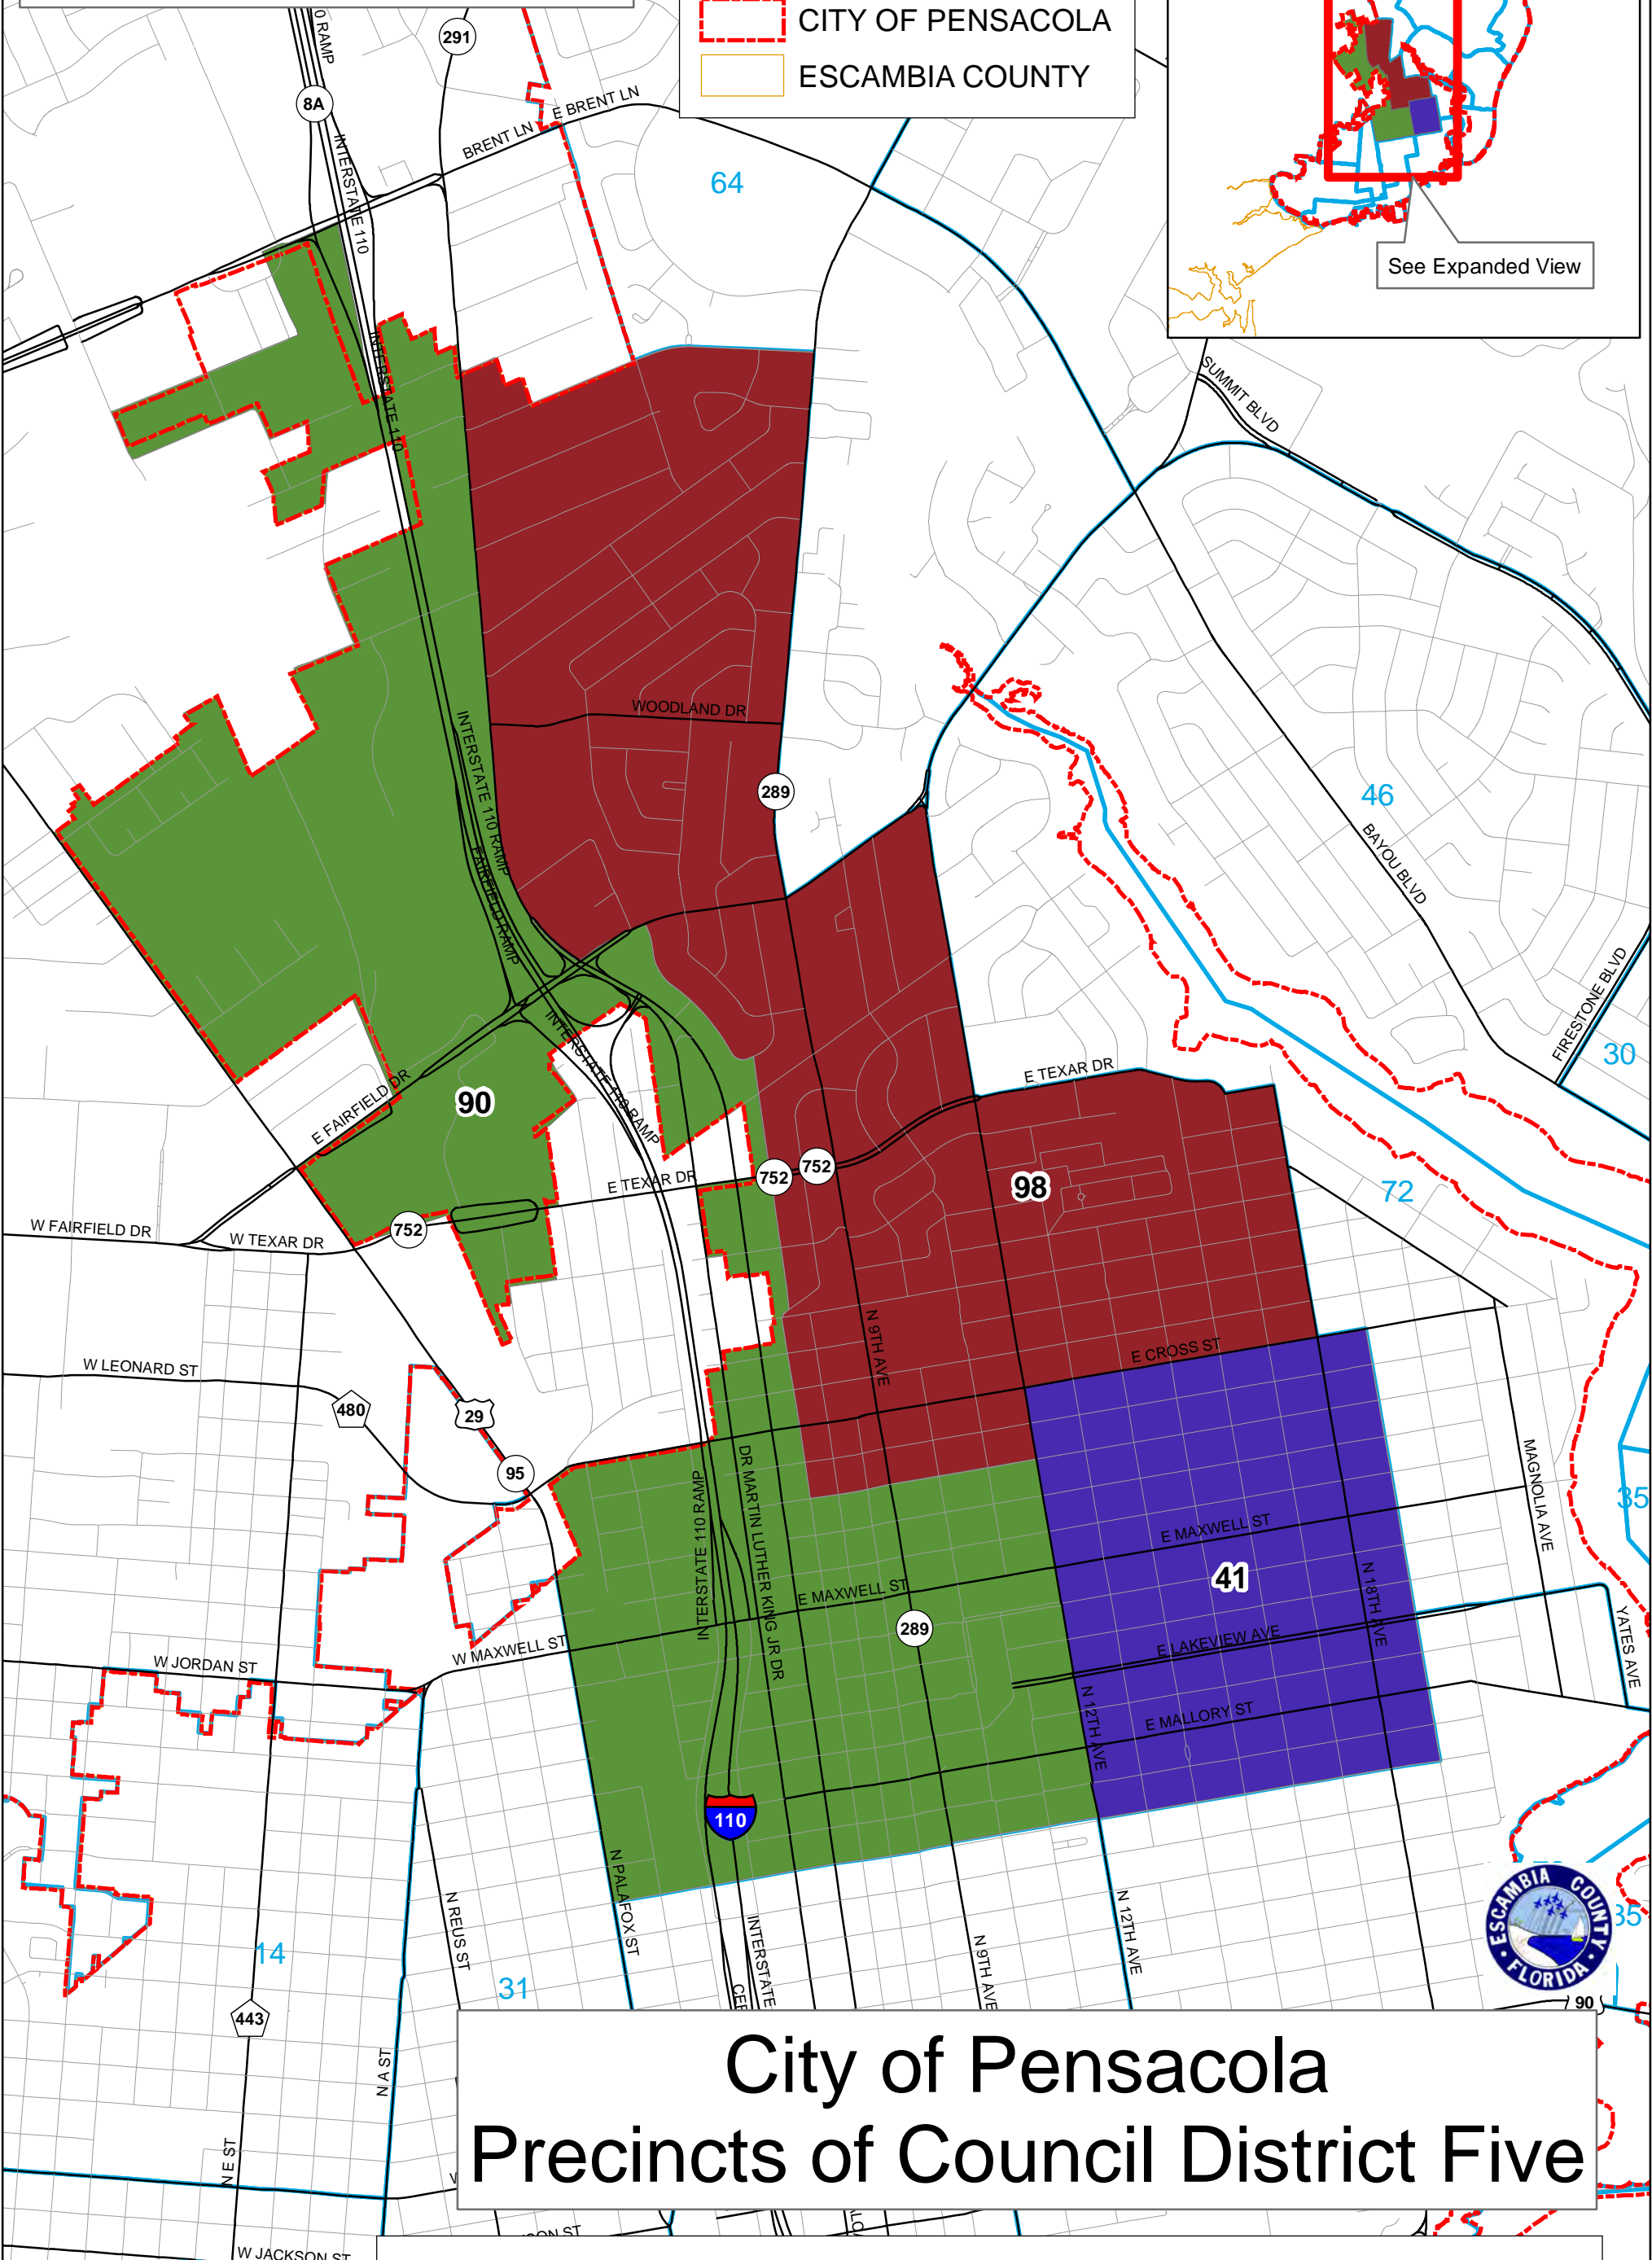

"This map was prepared by the Escambia County GIS Division and is provided for information purposes only. It is not to be used for development of construction plans or any type of engineering services based on the information depicted herein and is maintained for the function of this office only. It is not intended for conveyance, nor is it a survey. The data is not guaranteed accurate or suitable for any use other than that for which it was gathered."

Path: Q:\Precincts\Precincts_City_Council_District_5.mxd
Created on 7/7/2022

Legend

- MAJOR ROAD
- STREET
- CITY OF PENSACOLA
- ESCAMBIA COUNTY

Overall - Not to Scale

City of Pensacola Precincts of Council District Five