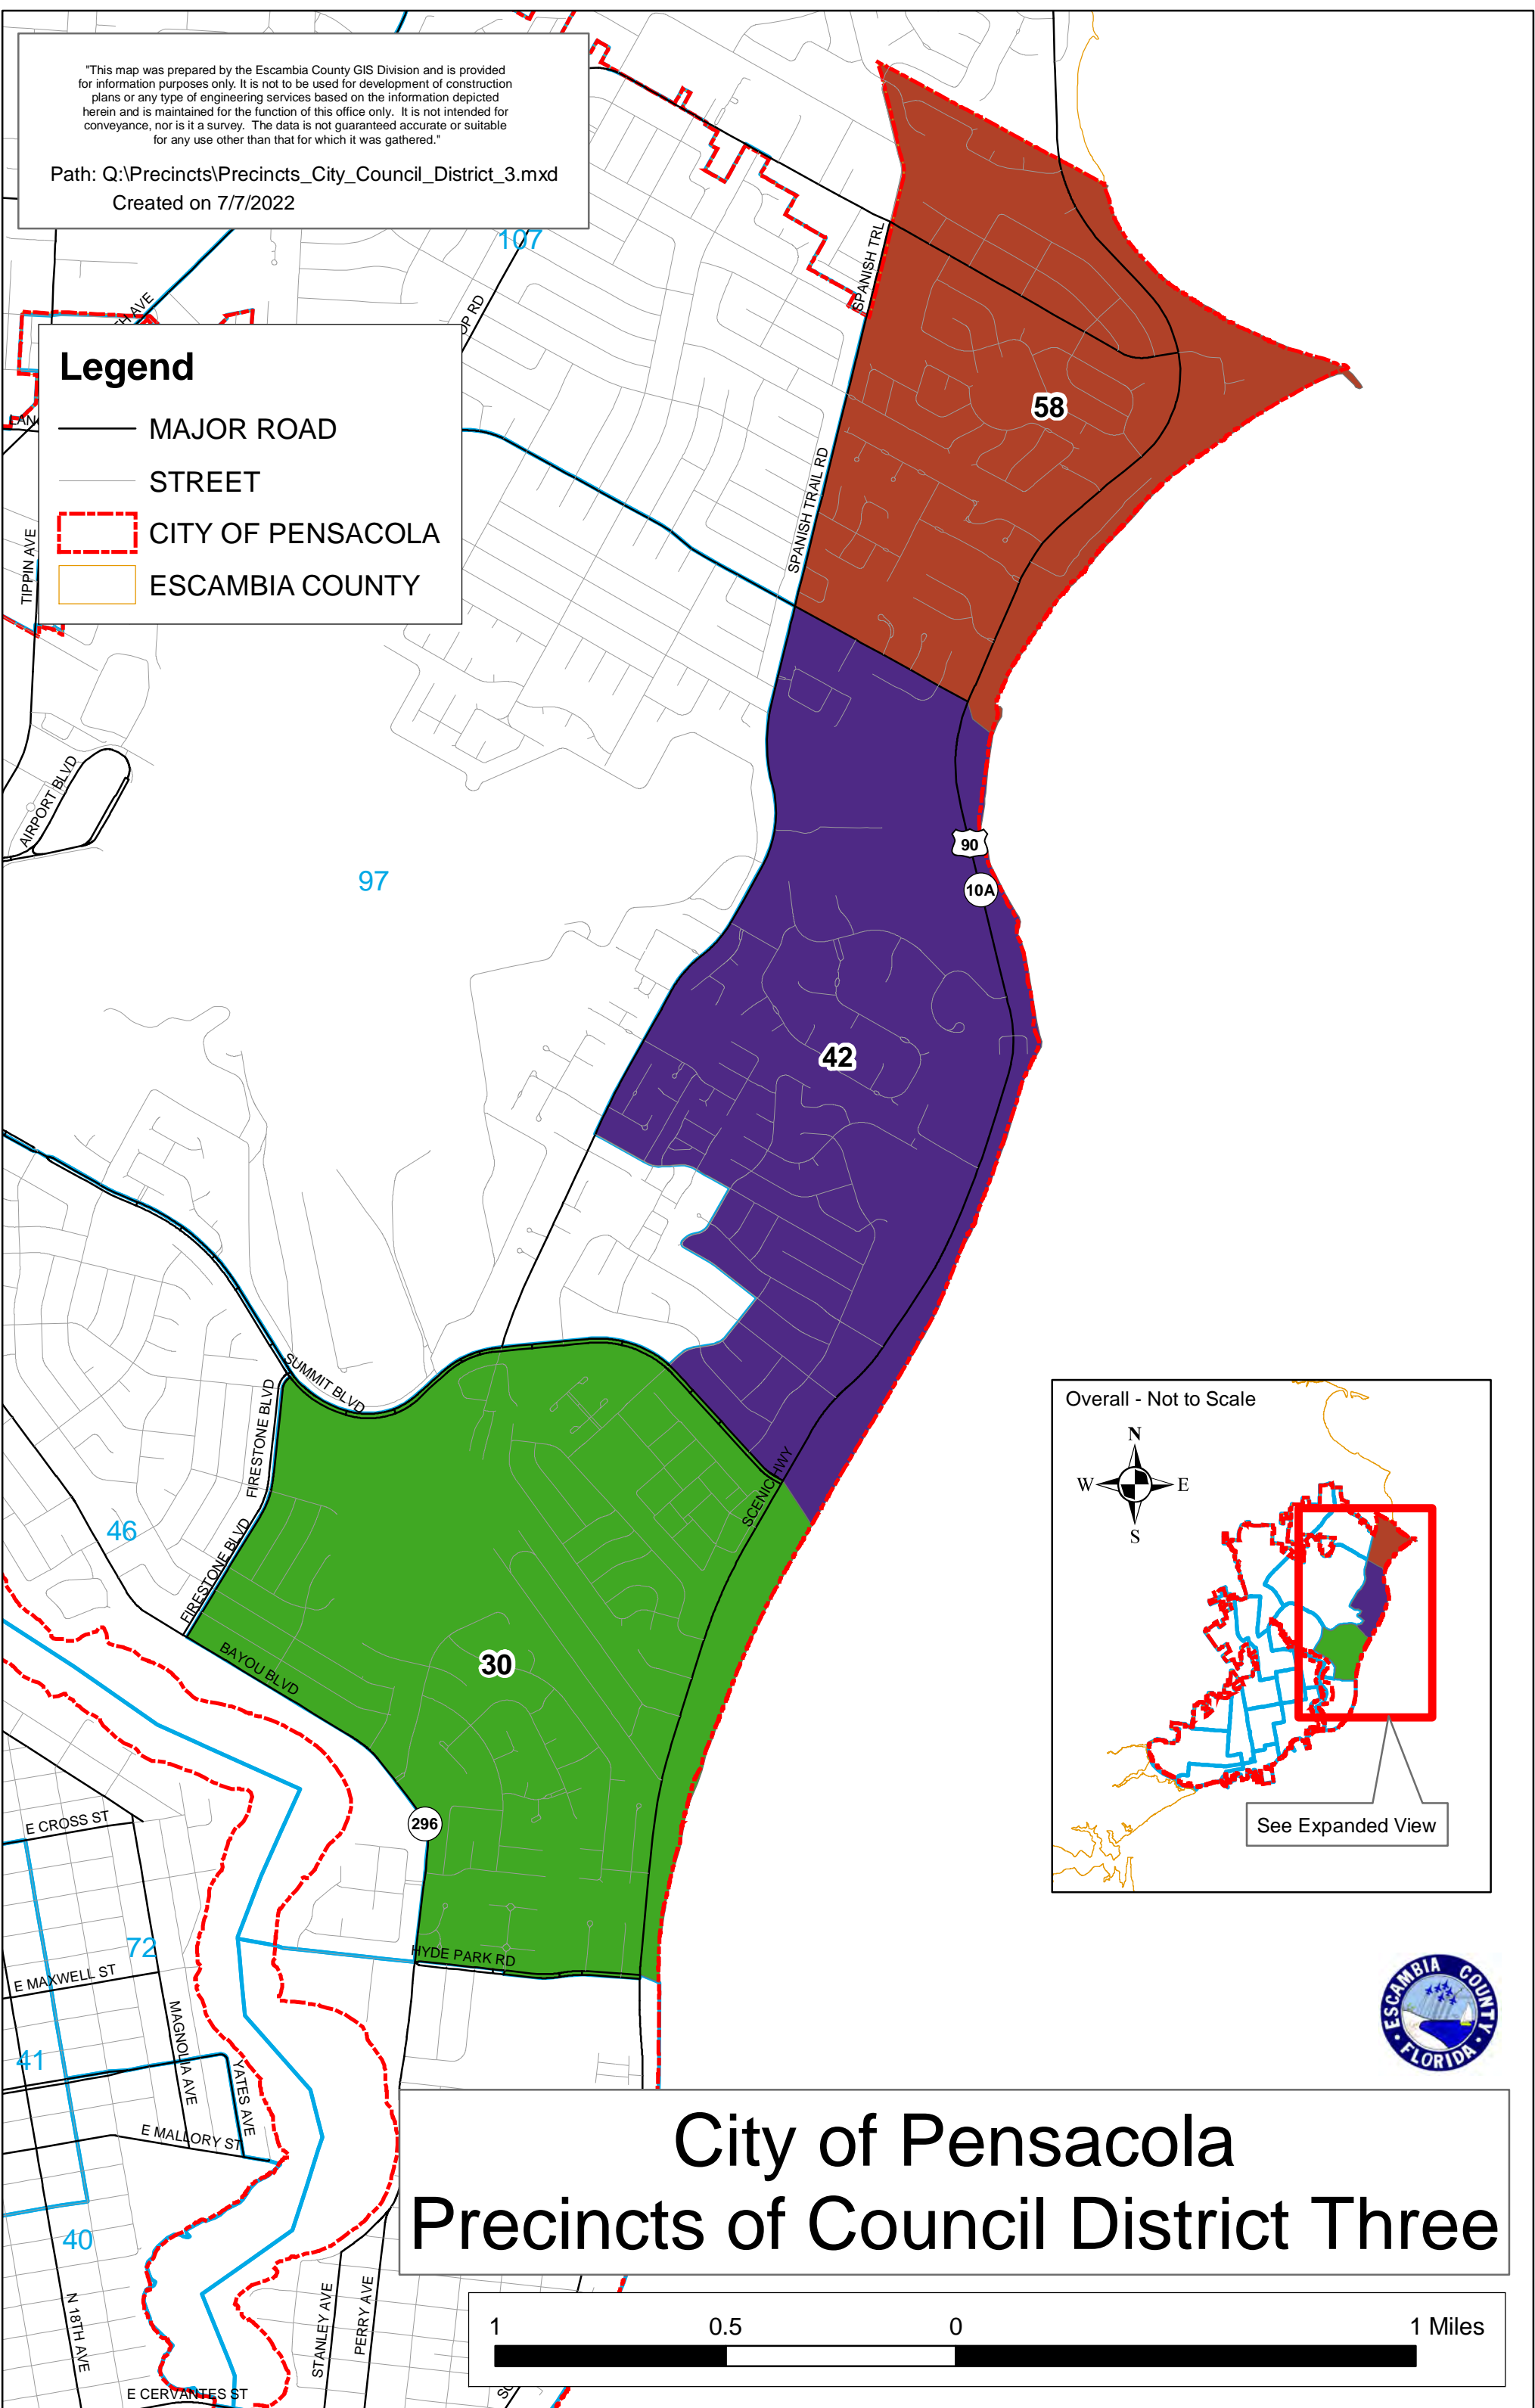

"This map was prepared by the Escambia County GIS Division and is provided for information purposes only. It is not to be used for development of construction plans or any type of engineering services based on the information depicted herein and is maintained for the function of this office only. It is not intended for conveyance, nor is it a survey. The data is not guaranteed accurate or suitable for any use other than that for which it was gathered."

Path: Q:\Precincts\Precincts_City_Council_District_3.mxd
Created on 7/7/2022

Legend

- MAJOR ROAD
- STREET
- CITY OF PENSACOLA
- ESCAMBIA COUNTY